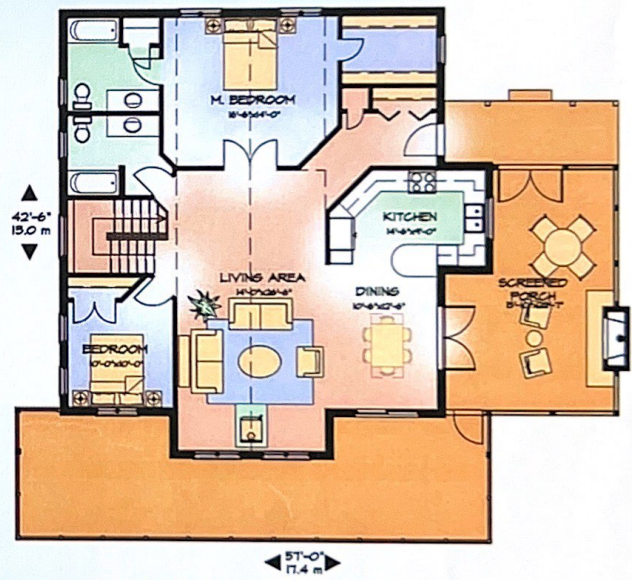

THE MEADOWLARK - 1511 sq.ft.

GROUND FLOOR PERTH MODEL

GROUND FLOOR OPTION 2