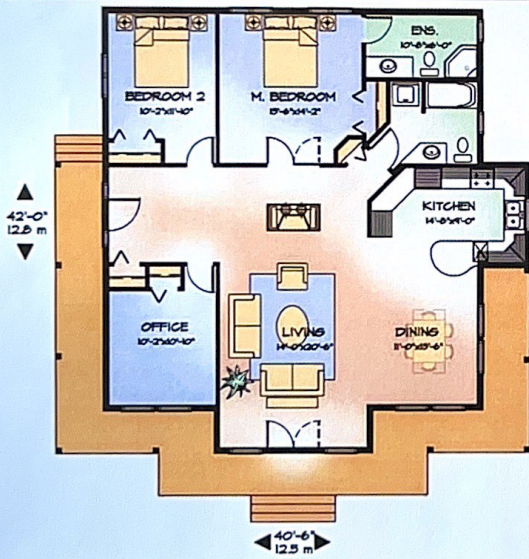

THE MEADOWLARK - 1511 sq.ft.

GROUND FLOOR PERTH MODEL

GROUND FLOOR OPTION 2